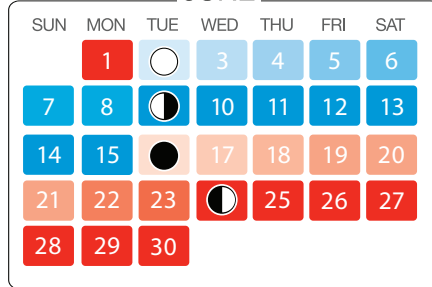

JANUARY

FEBRUARY

MARCH

APRIL

MAY

JUNE

JULY

AUGUST

SEPTEMBER

OCTOBER

NOVEMBER

DECEMBER

MOON PHASES

AVAILABILITY

www.bigblueocean.net