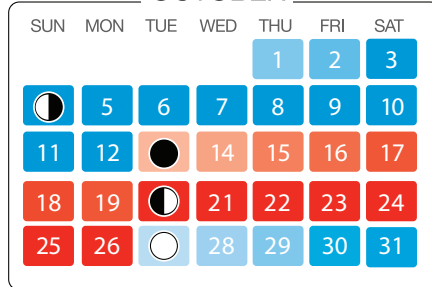

JANUARY

FEBRUARY

MARCH

APRIL

MAY

JUNE

JULY

AUGUST

SEPTEMBER

OCTOBER

NOVEMBER

DECEMBER

MOON PHASES

AVAILABILITY

www.bigblueocean.net