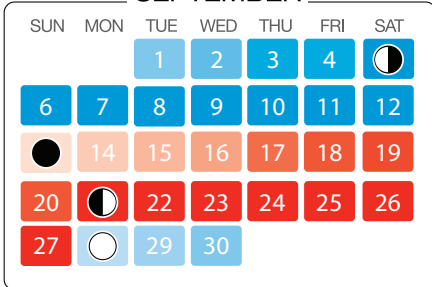

JANUARY

FEBRUARY

MARCH

APRIL

MAY

JUNE

JULY

AUGUST

SEPTEMBER

OCTOBER

NOVEMBER

DECEMBER

MOON PHASES

AVAILABILITY

www.bigblueocean.net