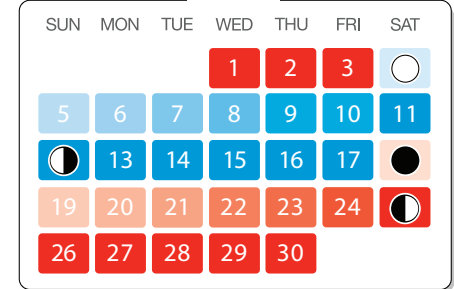

JANUARY

FEBRUARY

MARCH

APRIL

MAY

JUNE

JULY

AUGUST

SEPTEMBER

OCTOBER

NOVEMBER

DECEMBER

MOON PHASES

AVAILABILITY

www.bigblueocean.net