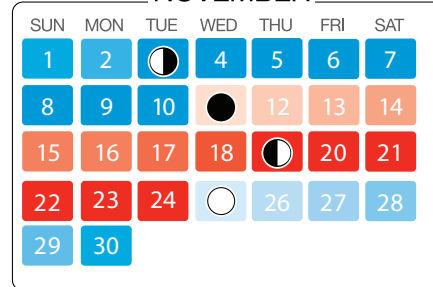

JANUARY

FEBRUARY

MARCH

APRIL

MAY

JUNE

JULY

AUGUST

SEPTEMBER

OCTOBER

NOVEMBER

DECEMBER

MOON PHASES

AVAILABILITY

www.bigblueocean.net