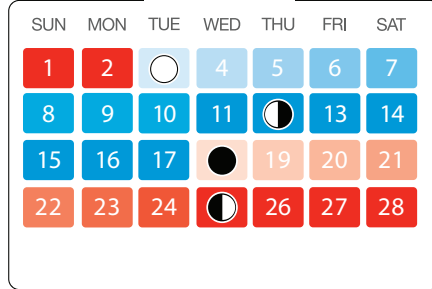

JANUARY

FEBRUARY

MARCH

APRIL

MAY

JUNE

JULY

AUGUST

SEPTEMBER

OCTOBER

NOVEMBER

DECEMBER

MOON PHASES

AVAILABILITY

www.bigblueocean.net