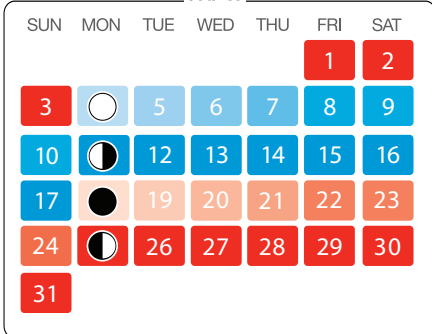

JANUARY

FEBRUARY

MARCH

APRIL

MAY

JUNE

JULY

AUGUST

SEPTEMBER

OCTOBER

NOVEMBER

DECEMBER

MOON PHASES

AVAILABILITY

www.bigblueocean.net