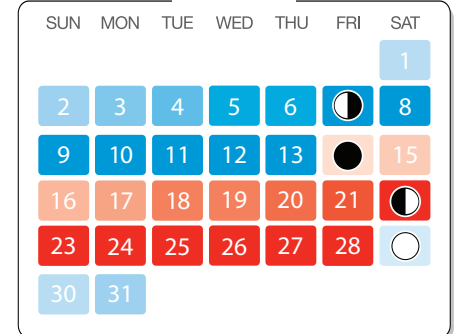

JANUARY

FEBRUARY

MARCH

APRIL

MAY

JUNE

JULY

AUGUST

SEPTEMBER

OCTOBER

NOVEMBER

DECEMBER

MOON PHASES

AVAILABILITY

www.bigblueocean.net