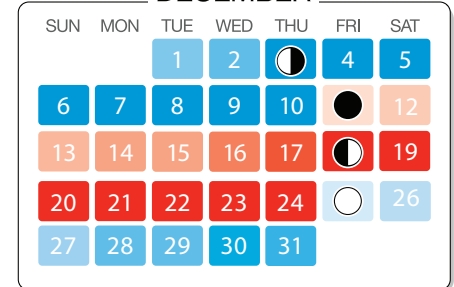

SEPTEMBER

OCTOBER

NOVEMBER

DECEMBER

MOON PHASES

AVAILABILITY

www.bigblueocean.net