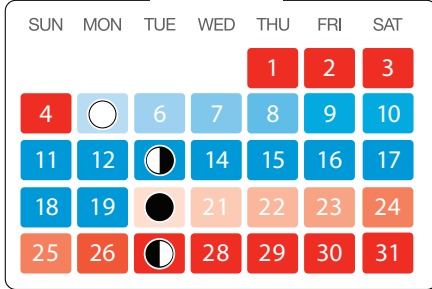

JANUARY

FEBRUARY

MARCH

APRIL

MAY

JUNE

JULY

AUGUST

SEPTEMBER

OCTOBER

NOVEMBER

DECEMBER

MOON PHASES

AVAILABILITY

www.bigblueocean.net