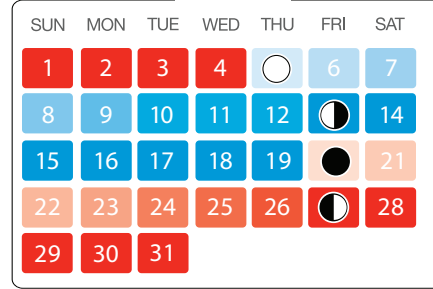

JANUARY

FEBRUARY

MARCH

APRIL

MAY

JUNE

JULY

AUGUST

SEPTEMBER

OCTOBER

NOVEMBER

DECEMBER

MOON PHASES

AVAILABILITY

www.bigblueocean.net