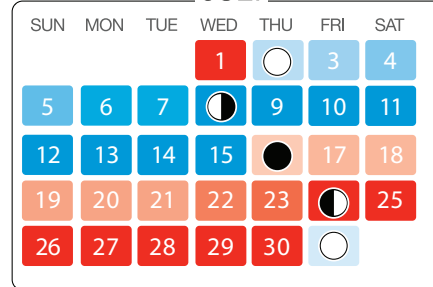

JANUARY

FEBRUARY

MARCH

APRIL

MAY

JUNE

JULY

AUGUST

SEPTEMBER

OCTOBER

NOVEMBER

DECEMBER

MOON PHASES

AVAILABILITY

www.bigblueocean.net